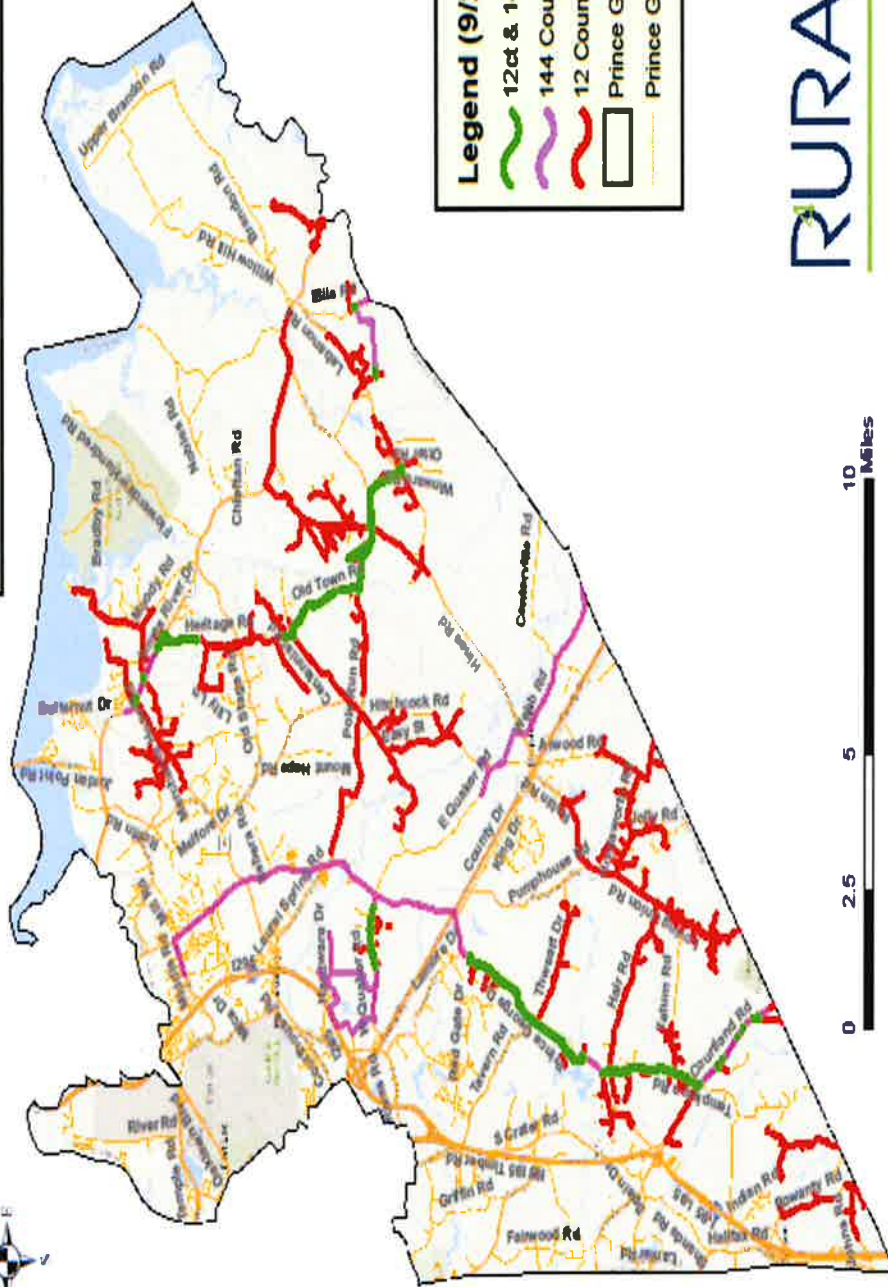

RURALBAND

CONNECTING PEOPLE

Partnership Past and Present

2020 Prince George County Distribution Design to Complete

Pumphouse Road James River Drive Nobles Road
Moody Road British Woods Drive Brandon Road
Wards Creek Road Woodhaven Lane

RURALBAND

CONNECTING PEOPLE

2020 Prince George County Distribution Fiber Deployed

Rowanty Road	Johns Road	Gosee Road	Horseshoe Road
Crestview Lane	Courtland Road Log Road	Templeton Road	
Courtland Road	Lancing Road		

Partnership
Past and
Present

PRINCE GEORGE COUNTY FIBER BUILD

Legend (9/21/2020)

- 12ct & 144ct Overlap
- 144 Count Fiber Backbone
- 12 Count Fiber Distribution
- Prince George County
- Prince George County Roads

A Touchstone Energy® Cooperative

Prince George County Proposed Hot Spots

- North Elementary School
- David A Harrison Elementary School
- Rowanty Technical Center
- Prince George County Animal Shelter
- Disputanta Community Center/Library
- Carson Library
- Temple Recreation Park
- Scott Memorial Park-(outdoor pavilion)