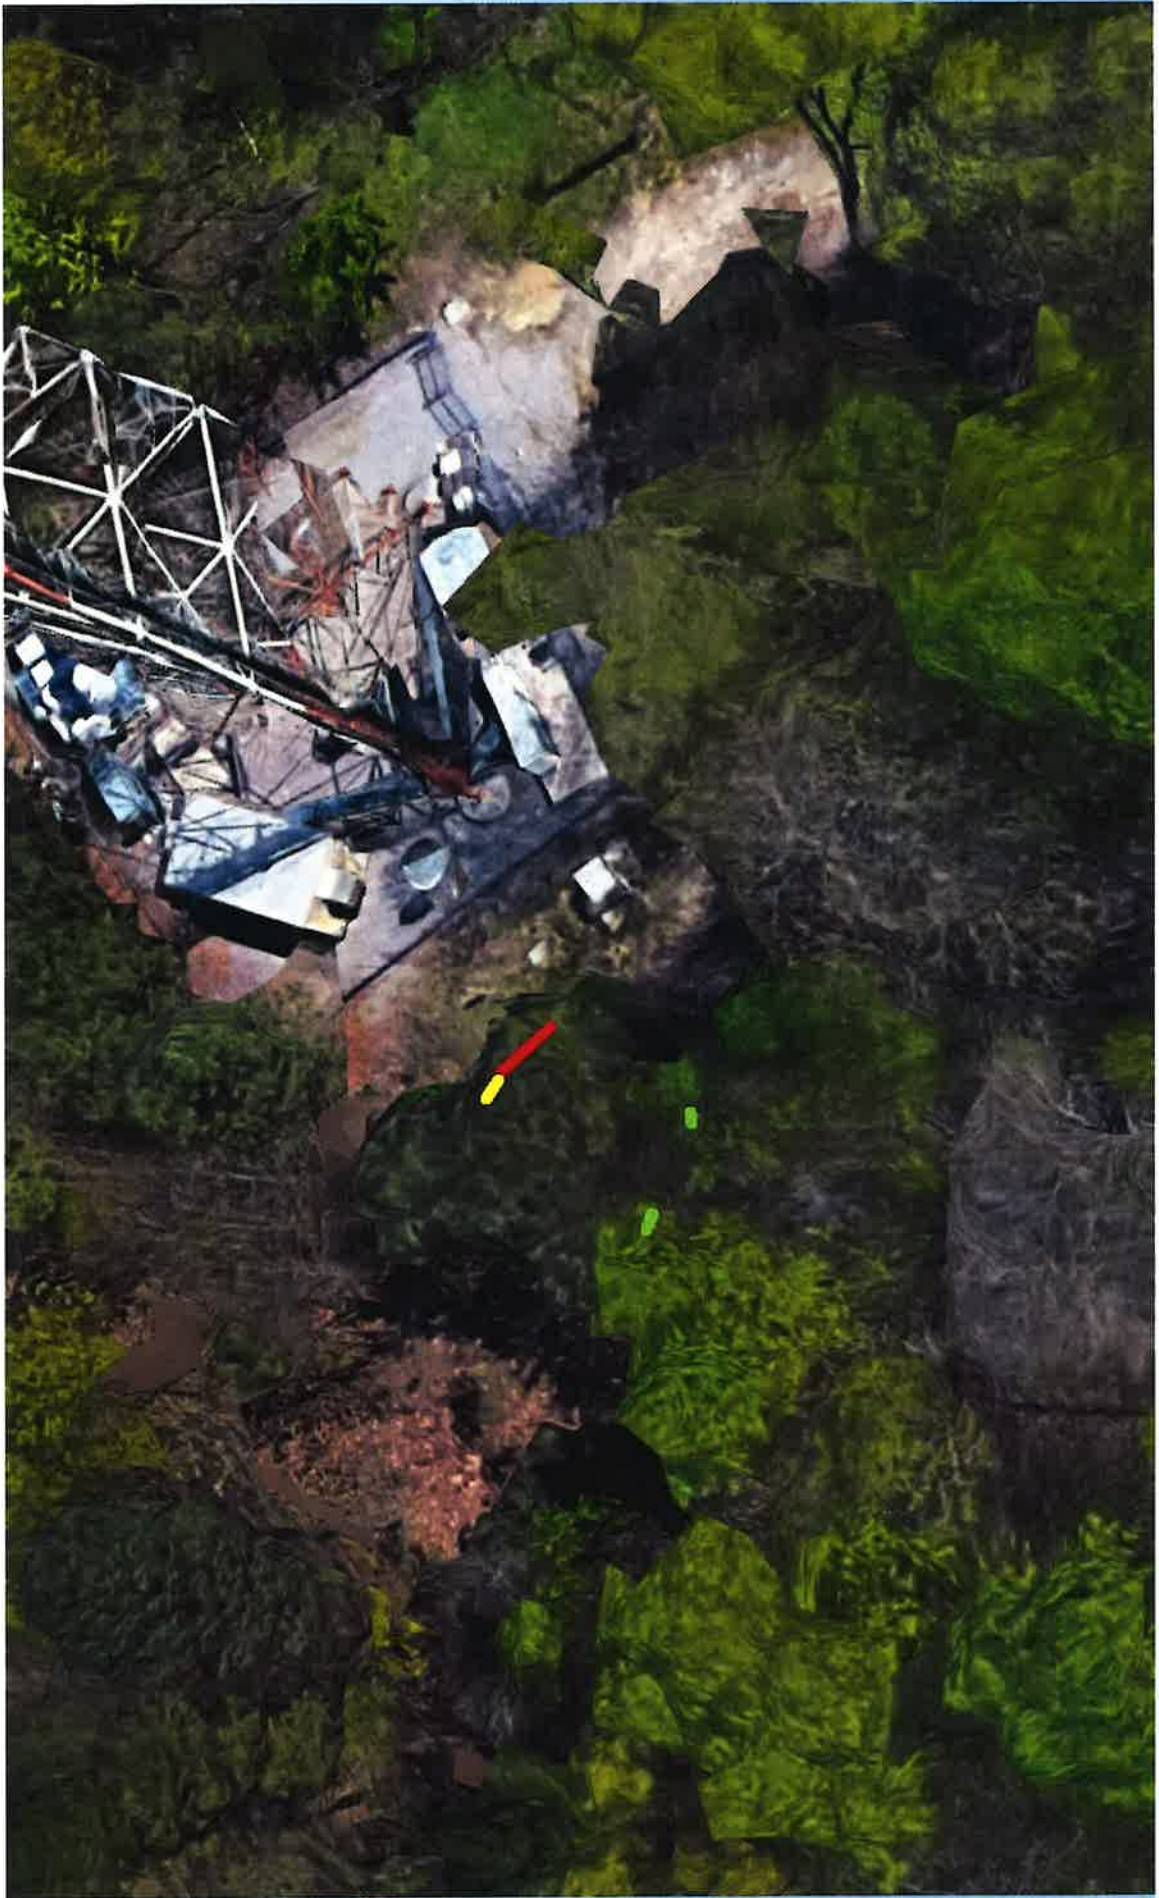

The solution

Request permission to remove offending trees

- No need to clear cut a big swath of trees
- Dish has a 15° offset

15 degree offset from center of dish

The solution

Request permission to remove offending trees

- No need to clear cut a big swath of trees
- Dish has a 15° offset
- Proof of concept
 - Most offending tree pulled slightly to the side with ratcheting cargo straps
 - Observed a significant improvement in signal quality
- 4 trees marked with orange tape are the biggest offenders
- 2 trees marked with yellow tape are infringing
- 2 trees marked with green tape are likely to cause problems in the future

The solution

Request permission to remove offending trees

- No need to clear cut a big swath of trees
- Dish has a 15° offset
- Proof of concept
 - Most offending tree pulled slightly to the side with ratcheting cargo straps
 - Observed a significant improvement in signal quality
- 4 trees marked with orange tape are the biggest offenders
- 2 trees marked with yellow tape are infringing
- 2 trees marked with green tape are likely to cause problems in the future
- EMF will cover all costs of removal and cleanup